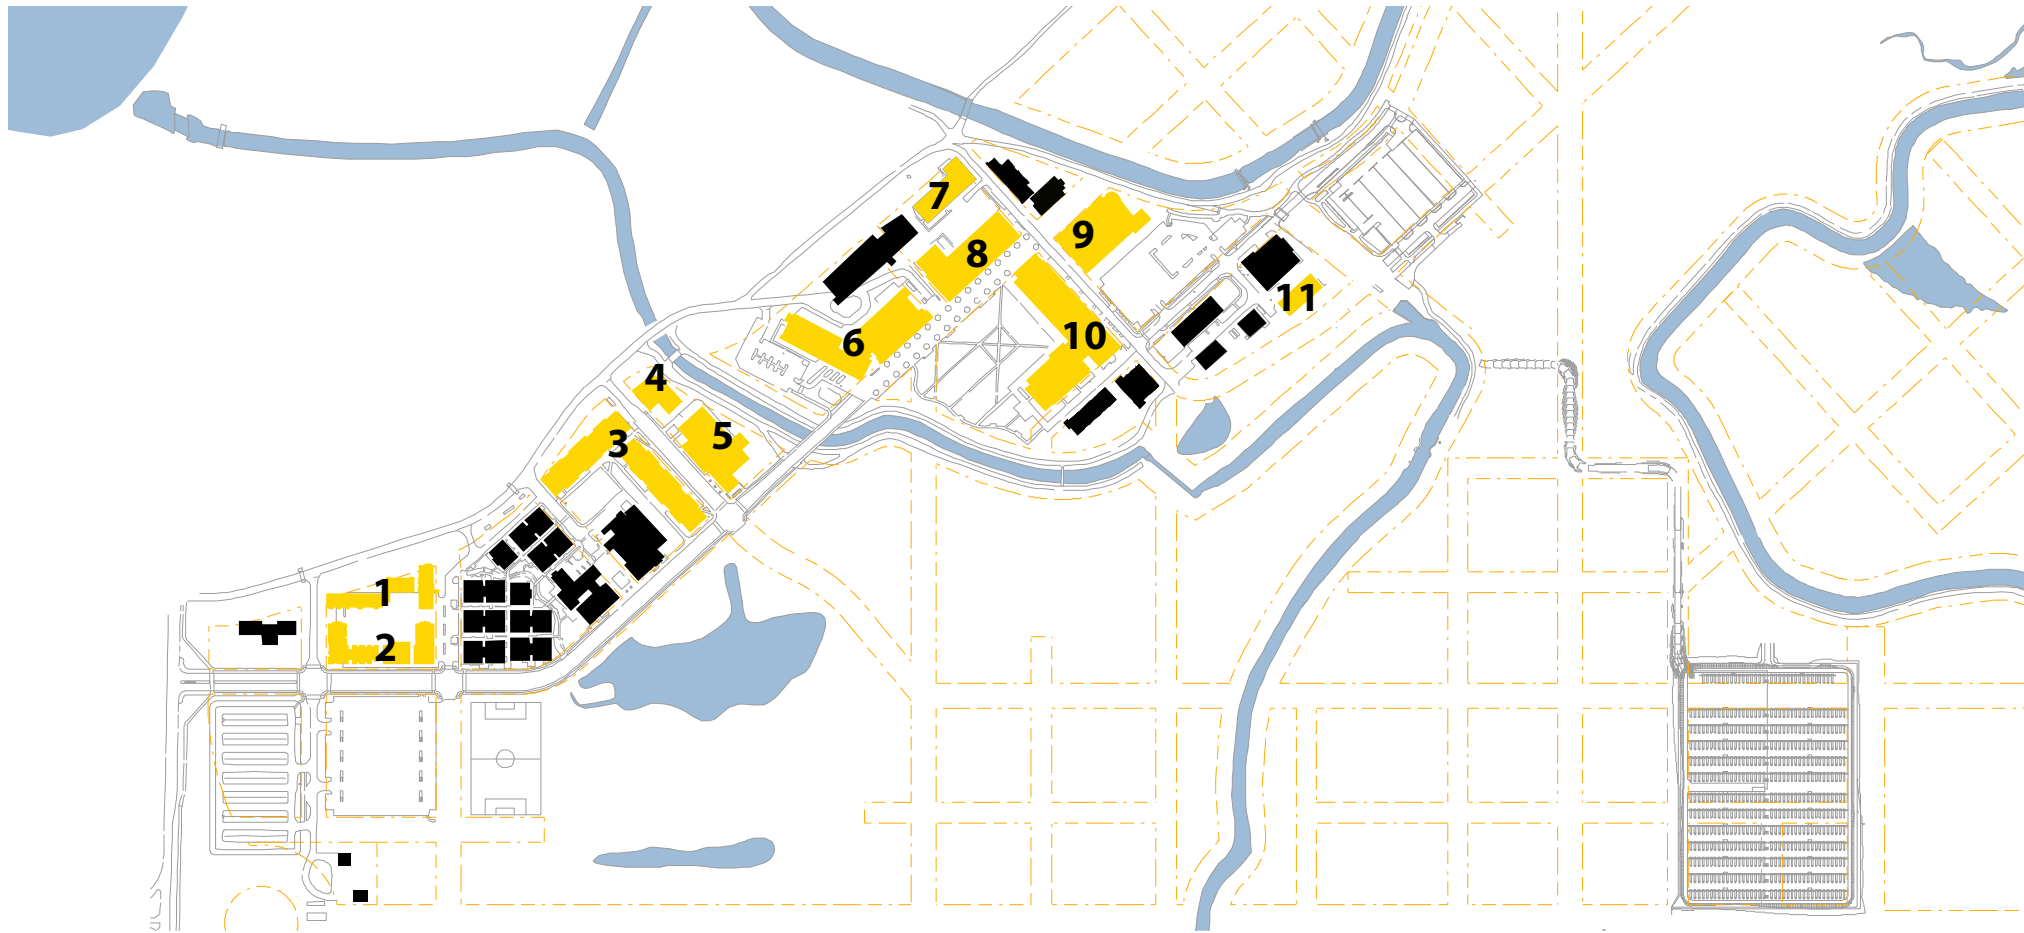

ATTACHMENT B

LEGEND

- 1 Housing 4
- 2 Housing 3
- 3 Sierra Terraces Student Housing
- 4 Student Activities and Athletic Center
- 5 Joseph S. Gallo Recreation Center
- 6 Kolligian Library
- 7 Academic Office Annex
- 8 Classroom and Office Building 1
- 9 Social Sciences and Management Building
- 10 Science and Engineering 1
- 11 Facilities Management Building B
- 12 University House (off site, see separate drawing)